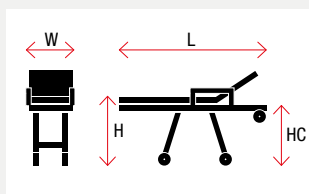

Aluminium

4 lockable wheels

280 kg

CERTIFIED
10G

DIMENSIONS AND WEIGHT

TG-880 C4 IN

H Height (mm)	986
HC Height from floor to leading wheel (mm)	720
W Width (mm)	595
L Length (mm)	1974
Weight (kg)	55

Compatibility with rails

Rails	TG-880 C4 IN
R-419L	✓
R-800L	✓
R-450N	✓

MT-118 IN

- ▷ Compatible with the JUPITER Trolley Stretcher Series.
- ▷ Can be adapted to all models of incubators.
- ▷ 4 telescopic handles + 2 side handles.