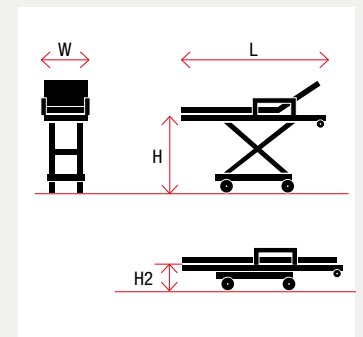

TG-1000 IN

- ▷ Stretcher compatible with incubators for paediatric services.
- ▷ Adjustable working height.
- ▷ 4 ø160 mm rotating wheels (2 locking wheels + 2 with brakes).
- ▷ Hydraulic system unlocking button in case of fault.
- ▷ Safety system for avoiding collapse.

Aluminium

Electric

300 kg unassisted

CERTIFIED 10G

TUV

DIMENSIONS AND WEIGHT

		TG-1000-IN
H	Max. height (mm)	1300
H2	Min. height (mm)	350
L	Length (mm)	1972
W	Width (mm)	574
Weight (kg)		61

* Upper C-004 tray not included in reference TG-1000 IN.

01 300 kg unassisted

Stretcher with a hydraulic elevation system which can lift loads of up to 300 kg unassisted.

02 Complete compatibility

Base for installing any model incubator.

03 Unlocking pedal

Wheels are unlocked using a single pedal to give the operator maximum control.

Aluminium

4 lockable wheels

280 kg

CERTIFIED
10G

DIMENSIONS AND WEIGHT

TG-880 C4 IN

H Height (mm)	986
HC Height from floor to leading wheel (mm)	720
W Width (mm)	595
L Length (mm)	1974
Weight (kg)	55

Compatibility with rails