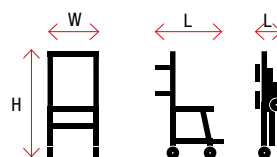

S-129

- ▷ Aluminium folding chair with an epoxy paint finish.
- ▷ 4 wheels.
- ▷ 6 handles (4 collapsible + 2 extendable).
- ▷ Folding footrest.
- ▷ 3 safety belts.
- ▷ Weight: 8,600 kg.