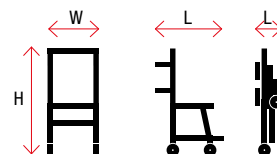

S-129 RG

- ▷ Aluminium folding chair.
- ▷ 4 wheels.
- ▷ 6 handles (4 collapsible + 2 extendable).
- ▷ 3 safety belts.
- ▷ Folding footrest.
- ▷ Weight: 10,900 kg.