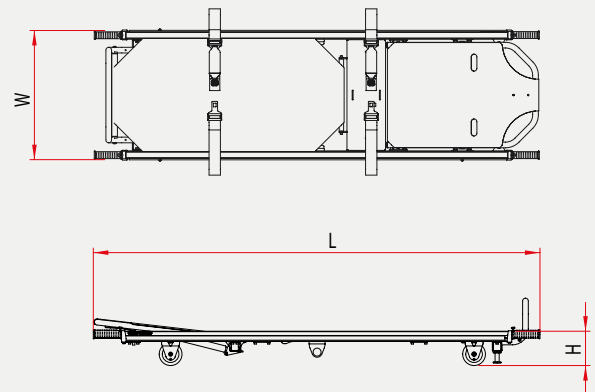

DATA SHEET
MTR-120

JUPITER TROLLEY STRETCHER

MECHANICAL

Aluminium

Guardrails

Articulated

CERTIFIED
10G

- ▷ Adjustable headrest.
- ▷ Laterally and longitudinally collapsible guardrails.
- ▷ Safety belt kit for shoulders, abdomen and legs.
- ▷ Aluminium tray for performing cardiac massages.
- ▷ Double-jointed leg rest.

DIMENSIONS AND WEIGHT

	MTR-120
H Height (mm)	150
W Width (mm)	590
L Minimum/maximum length (mm)	1962
Weight (kg) *	30.6*

* Weight with mattress and belts.

RELATED PRODUCTS

TG-8802

TG-8804

KARTSANA

Life-moving innovation