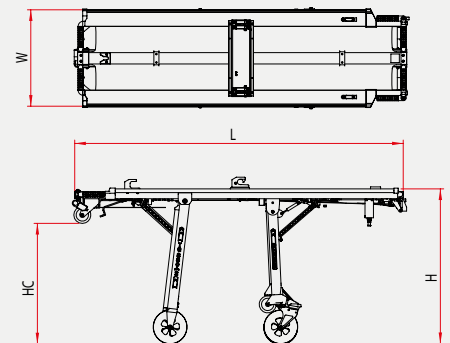

## JUPITER TROLLEY STRETCHER

MECHANICAL

Aluminium

Reclinable

2 rotating wheels

4 rotating wheels

280 Kg

CERTIFIED 10G

**\*TG-8804**

- ▷ 8 intermediary position.
- ▷ Trendelenburg and reverse Trendelenburg.
- ▷ 5 anchoring points to MTR-120 stretchers.
- ▷ **TG-8804**: 4 rotating wheels (200 mm).

### DIMENSIONS AND WEIGHT

	TG-8802	TG-8804
<b>H</b> Height (mm)	1045	1045
<b>HC</b> Height from floor to leading wheel (mm)	720	720
<b>W</b> Width (mm)	575	575
<b>L</b> Minimum/maximum length (mm)	1970	1970
Weight (kg)	35.9	37.9