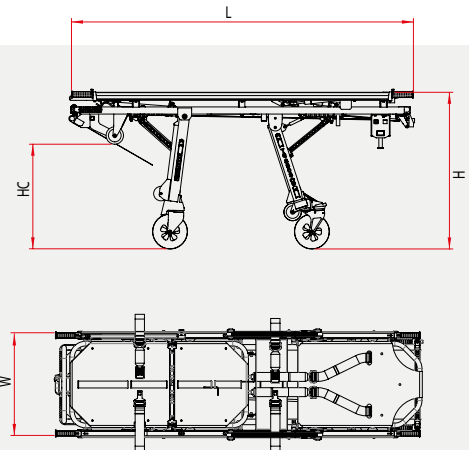

DATA SHEET

TG-880 C4 IN

INCUBATOR STRETCHERS

SPECIAL EQUIPMENT

Aluminium

4 lockable wheels

280 Kg

- ▷ Stretcher prepared for pediatric services with incubator.
- ▷ Maximum weight 280 kg.
- ▷ 6 intermediate positions.
- ▷ Trendelenburg and anti-Trendelenburg.
- ▷ 4 telescopic grips.
- ▷ 4 Ø200 mm rotating wheels.

* Upper tray MT-118 IN not included in reference TG-880 C4 IN.

DIMENSIONS AND WEIGHT

	TG-880 C4 IN
H Height (mm)	986
HC Height from floor to leading wheel (mm)	720
W Width (mm)	595
L Length (mm)	1974
Weight (kg)	55

	MT-118 IN*
H Height (mm)	150
W Width (mm)	590
L Length (mm)	1962
Weight (kg)	32

RELATED PRODUCTS

TG-880 C4 / TG-880 C2

MT-118 IN

KARTSANA

Life-moving innovation

Narcís Monturiol, 34
08192 - Sant Quirze del Vallès
Barcelona (Spain)