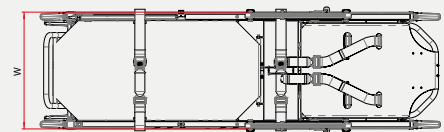

DATA SHEET
TGE-241

241 COMPACT SERIES

MECHANICAL

Aluminium

Reclinable

250 Kg

Laterally and longitudinally collapsible guardrails

Rotating wheels

CERTIFIED
10G

- ▷ 250kg load capacity
- ▷ Shock-assisted adjustable head
- ▷ Trendelenburg, anti-Trendelenburg and intermediate position
- ▷ 4 Ø200 wheels (2 fixed + 2 rotating with brake)
- ▷ 2 heights available to adapt to the rail ramp of the ambulance (M and XL)
- ▷ Side and longitudinal folding rails
- ▷ Foldable IV pole
- ▷ Shoulder, abdomen and leg belt kit (3 points)
- ▷ Aluminum tray for cardiac massage
- ▷ 4 telescopic grips
- ▷ Automatic leg unfolding
- ▷ Fireproof welded mattress

DIMENSIONS AND WEIGHT

	S	M	L	XL
H Height (mm)	-	860	-	950
HC Height from the floor to the leading wheel (mm)	-	585	-	700
W Width (mm)	-	590	-	590
L Length (mm)	-	1951	-	1951
Weight (kg)	-	46.5	-	44.1

RELATED PRODUCTS