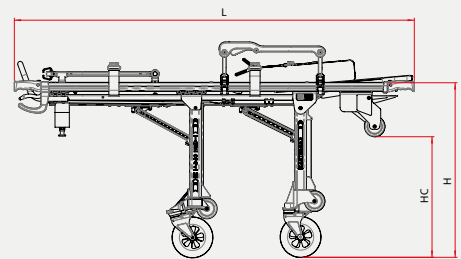

DATA SHEET
TGE-241

241 COMPACT SERIES

MECHANICAL

Aluminium

Reclinable

250 Kg

Laterally and longitudinally collapsible guardrails

Rotating wheels

CERTIFIED
10G

- ▷ 250kg load capacity
- ▷ Shock-assisted adjustable head
- ▷ Trendelenburg, anti-Trendelenburg and intermediate position
- ▷ 4 Ø200 wheels (2 fixed + 2 rotating with brake)
- ▷ 2 heights available to adapt to the rail ramp of the ambulance (M and XL)
- ▷ Side and longitudinal folding rails
- ▷ Foldable IV pole
- ▷ Shoulder, abdomen and leg belt kit (3 points)
- ▷ Aluminum tray for cardiac massage
- ▷ 4 telescopic grips
- ▷ Automatic leg unfolding
- ▷ Fireproof welded mattress

DIMENSIONS AND WEIGHT

	S	M	L	XL
H Height (mm)	-	860	-	950
HC Height from the floor to the leading wheel (mm)	-	585	-	700
W Width (mm)	-	590	-	590
L Length (mm)	-	1951	-	1951
Weight (kg)	-	46.5	-	44.1

RELATED PRODUCTS